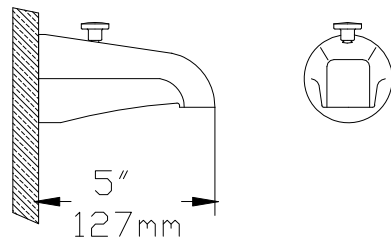

TUB SPOUTS

TS
Tub spout
1/2" IPS

D
Diverter spout
1/2" Slip-on type

D (BR)
Diverter spout
1/2" or 3/4" IPS
Brass construction

D-1
Diverter spout
1/2" Slip-on type
Twin Elbow

D-1 (BR)
Diverter spout
3/4" IPS
Brass construction
Twin Elbow