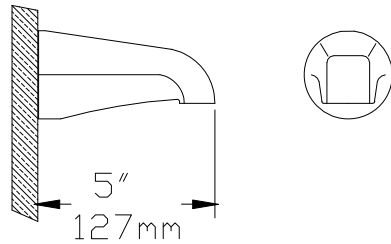

TUB SPOUTS

TS
Tub spout
1/2" IPS

D
Diverter spout
1/2" Slip-on type

D (BR)
Diverter spout
1/2" or 3/4" IPS
Brass construction

D-1
Diverter spout
1/2" Slip-on type
Twin Elbow

D-1 (BR)
Diverter spout
3/4" IPS
Brass construction
Twin Elbow