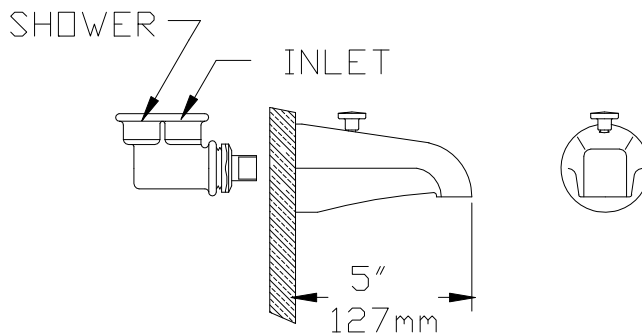

TUB SPOUTS

TS
Tub spout
1/2" IPS

D
Diverter spout
1/2" Slip-on type

D (BR)
Diverter spout
1/2" or 3/4" IPS
Brass construction

D-1
Diverter spout
1/2" Slip-on type
Twin Elbow

D-1 (BR)
Diverter spout
3/4" IPS
Brass construction
Twin Elbow